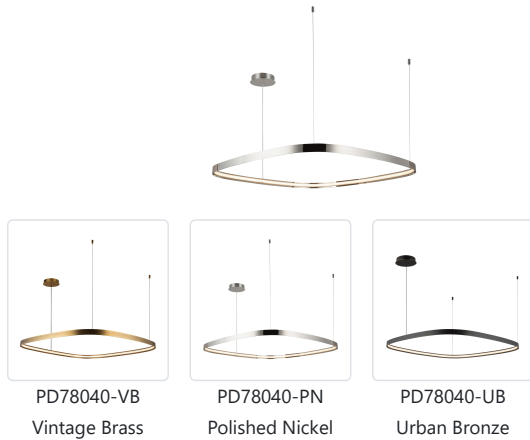

YUKON
PD78040
PENDANTS

PROJECT

DESCRIPTION

Yukon brings a timeless charm that transforms any room into a captivating centerpiece of contemporary design. The Yukon family offers both simplicity and versatility with its integrated LED technology and the choice of mounting options □ center canopy or offset canopy. Elevate your space with these exquisite chandeliers, available in our most luxurious finishes: vintage brass, urban bronze, or polished nickel.

- Luxury painted finishes
- Timeless, simple style
- Integrated LED, no need for bulbs
- Adjustable wire up to 120" length
- Perfect for living rooms, kitchens, dining rooms, and more

SPECIFICATION DETAILS

Fixture Dimensions	L39-1/4" x W39-1/4" x H1-1/2"
Light Source	LED with DC Driver
Wattage	41W
Total Lumens	2850lm
Delivered Lumens	PN-1600lm*; UB-1500lm*; VB-1650lm*;
Voltage	120V
Color Temperature	3000K
CRI (Ra)	90CRI
Optional Color Temps	2700K - 5000K Available, Minimum Order Quantities Apply
LED Rated Life	50,000 hours
Dimming	100% - 10%, TRIAC or ELV Dimmer (Not Included)
Diffuser Details	White Silicone Diffuser
Adjustable	Yes
Wire Length	120" Max
Wire Type	Black Wire
Minimum Hang Height	6"
Sloped Ceiling Adaptable	Yes
Location	Dry
Illumination Direction	Up/Down
CEC Title 24 JA8	Yes, JA8-2022
Canopy Dimensions	D7-7/8" x H1-5/8"
Material	Aluminum
Paint Finish	PN01; UB01;